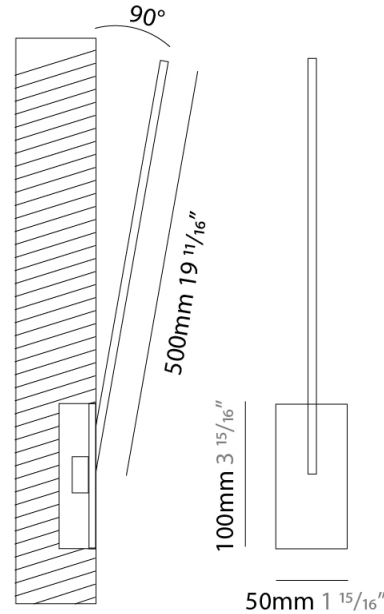

GENERAL

Series: Spillo
 Subseries: Spillo 1 Rod
 Brand: Icone
 Division: Design
 Mounting Type: Recessed
 Mounting Location: Wall
 Subcategory: Ambient

PHYSICAL

Shape: Rectangle
 Width (mm): 50
 Width (in): 1 15/16
 Height (mm): 500
 Height (in): 19 11/16
 Light Distribution: Adjustable
[Fixture Finish: WHI / BLK / CHR / BGD](#)
 Fixture Material: Brass

LED

[Color Temperature \(°K\): 2700 / 3000](#)
 Nominal Lumen (lm): 550
 CRI: >90 CRI
 Lamp Life (hrs): 50000

OPTICAL

Adjustability: Tilt 120°

RATINGS AND CERTIFICATIONS

Certified By: Certified for North American Standards
 IP rating: IP20

GENERAL

Series: Spillo
 Subseries: Spillo 1 Rod
 Brand: Icone
 Division: Design
 Mounting Type: Recessed
 Mounting Location: Wall
 Subcategory: Ambient

PHYSICAL

Shape: Rectangle
 Width (mm): 50
 Width (in): 1 ¹⁵/₁₆
 Height (mm): 500
 Height (in): 19 ¹¹/₁₆
 Light Distribution: Adjustable
 Fixture Finish: WHI / BLK / CHR / BGD
 Fixture Material: Brass