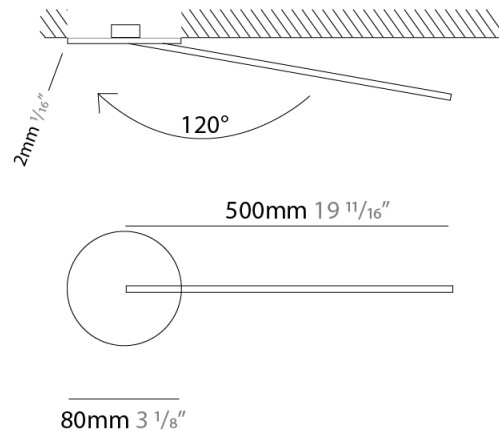

GENERAL

Series: Spillo
 Subseries: Spillo 1 Rod
 Brand: Icone
 Division: Design
 Mounting Type: Recessed
 Mounting Location: Wall
 Subcategory: Ambient

PHYSICAL

Shape: Rectangle
 Width (mm): 50
 Width (in): 1 15/16
 Height (mm): 500
 Height (in): 19 11/16
 Light Distribution: Adjustable
[Fixture Finish: WHI / BLK / CHR / BGD](#)
 Fixture Material: Brass

GENERAL

Series: Spillo
 Subseries: Spillo 1 Rod
 Brand: Icone
 Division: Design
 Mounting Type: Recessed
 Mounting Location: Wall
 Subcategory: Ambient

PHYSICAL

Shape: Rectangle
 Width (mm): 50
 Width (in): 1 ¹⁵/₁₆
 Height (mm): 500
 Height (in): 19 ¹¹/₁₆
 Light Distribution: Adjustable
 Fixture Finish: WHI / BLK / CHR / BGD
 Fixture Material: Brass

LED

Color Temperature (°K): 2700 / 3000
 Nominal Lumen (lm): 550
 CRI: >90 CRI
 Lamp Life (hrs): 50000

OPTICAL

Adjustability: Tilt 120°

RATINGS AND CERTIFICATIONS

Certified By: Certified for North American Standards
 IP rating: IP20